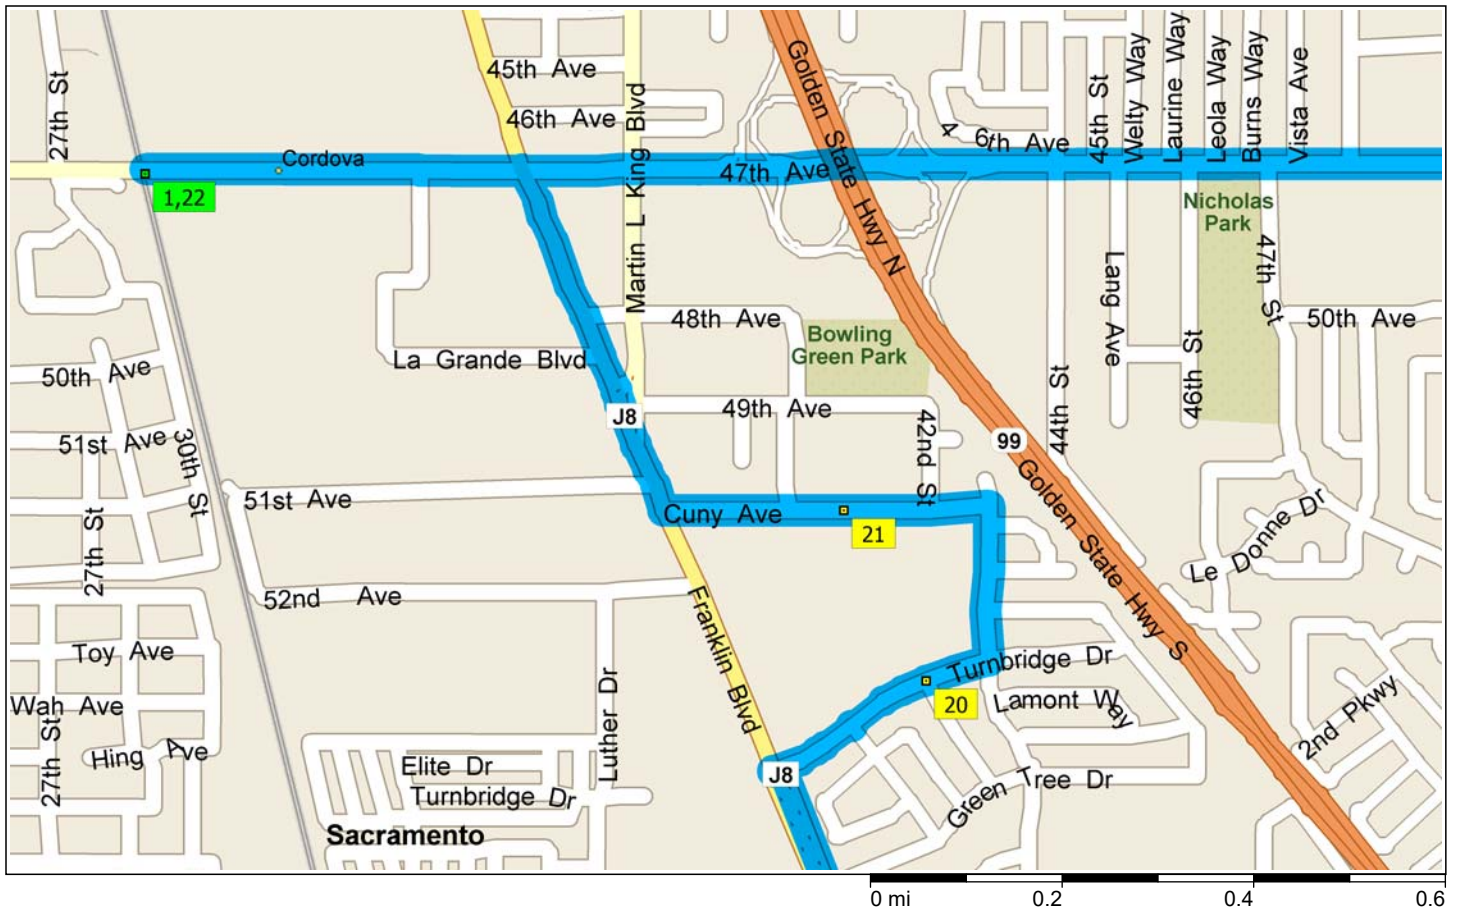

- 6:44 PM 18.4 mi **14** At Kaiser Hospital, stay on Bruceville Rd (South-West) for 0.2 mi
- 6:44 PM 18.6 mi Road name changes to Bamford Dr for 0.4 mi
- 6:46 PM 19.1 mi Turn RIGHT (North) onto Center Pkwy for 0.2 mi
- 6:46 PM 19.2 mi **15** At Mack Road Valley Hi Community Center [7833 Center Pkwy, Sacramento, CA 95823], stay on Center Pkwy (North) for 0.7 mi
- 6:48 PM 19.9 mi Turn LEFT (South-West) onto Tangerine Ave for 0.2 mi
- 6:49 PM 20.2 mi Turn RIGHT (North-West) onto Brookfield Dr for 0.2 mi
- 6:50 PM 20.3 mi **16** At Charles E. Mack Elementary School [4701 Brookfield Dr, Sacramento, CA 95823], stay on Brookfield Dr (North-West) for 0.2 mi
- 6:50 PM 20.5 mi Turn RIGHT (North) onto Titian Pkwy for 0.2 mi
- 6:51 PM 20.7 mi **17** At Point, stay on Titian Pkwy (East) for 164 yds
- 6:51 PM 20.8 mi Turn RIGHT (East) onto East Pkwy for 0.1 mi
- 6:52 PM 20.9 mi Turn LEFT (North-West) onto Center Pkwy for 174 yds
- 6:53 PM 21.0 mi Turn LEFT (South-West) onto H Pkwy, then immediately turn LEFT (South-East) onto Center Pkwy for 43 yds
- 6:54 PM 21.0 mi **18** At Parkway Swimming Club, stay on Center Pkwy (South-East) for 153 yds
- 6:54 PM 21.1 mi Turn LEFT (North-East) onto East Pkwy, then immediately turn LEFT (North-West) onto Center Pkwy for 0.3 mi
- 6:56 PM 21.4 mi **19** At Parkway Elementary School, turn LEFT (South-West) onto Forest Pkwy [G Pkwy] for 21 yds
- 6:56 PM 21.4 mi Keep STRAIGHT onto Forest Pkwy for 0.3 mi
- 6:57 PM 21.7 mi Turn RIGHT (North) onto CR-J8 [Franklin Blvd] for 0.9 mi