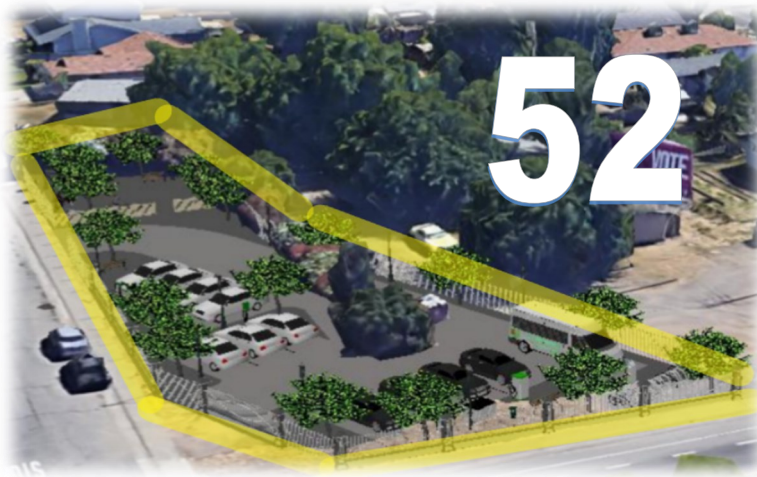

ZERO Emission Mobility Hubs

eMOBILITY HUBS

52 eMobility hubs within the Sacramento region.

27 eMobility hubs in Sacramento and **25** eMobility hubs for the region, which will include charging stations and clean transportation for under-resourced communities.