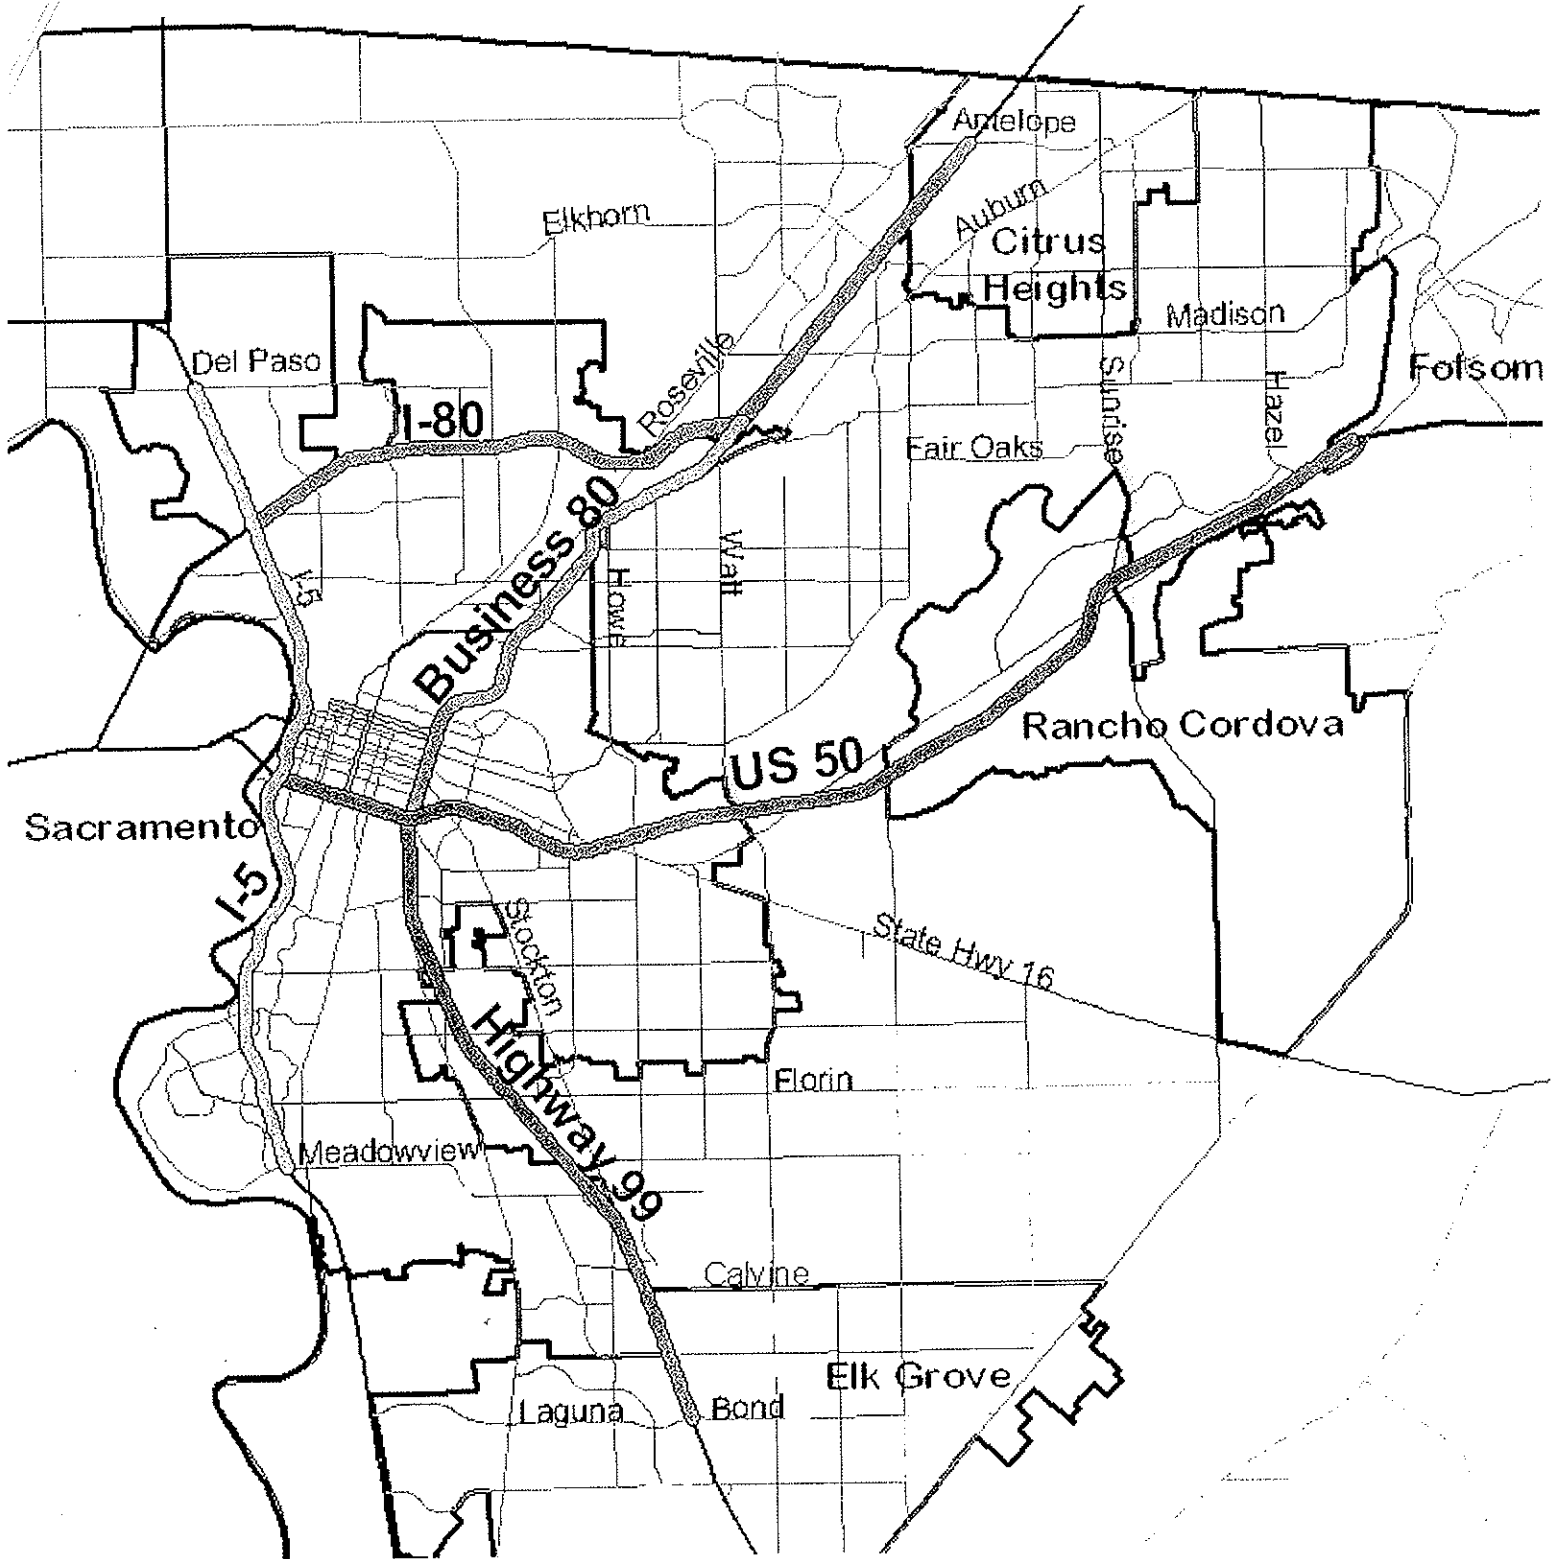

Highways with 100,000 AADT in Sacramento County

Freeway Segments with 100,000+ ADT

- I-5: Meadowview to Del Paso
- Highway 50: Western Edge of Sacramento County to Aerojet
- I-80: I-5 to Antelope
- Business 80: Hwy 99 to Auburn/Madison
- Highway 99: Business 80 to Laguna/Bond